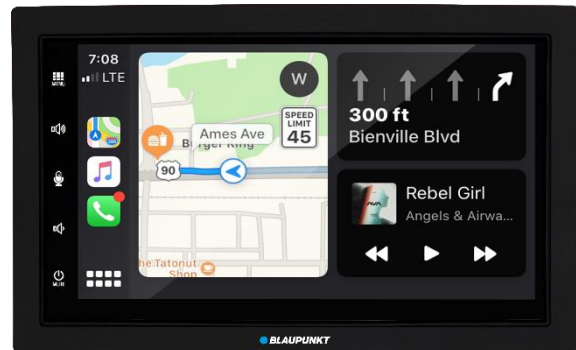

Highlights

- **Analog- / Digitalradio**
FM, AM, DAB, DAB+ Tuner with PS, AF, REG, RT, CT, TA, DLS
- **Medioplayer**
USB, AV, Bluetooth
MP3, FLAC, OGG, WMA, WAV, MKV, AVI Support
- **Reverse Camera Input**
- **Apple Car Play**
Navigation, Internet radio, Music player, Apps, Voice assistant
- **Android Auto**
Navigation, Internet radio, Music player, Apps, Voice assistant
- **Bluetooth**
Phonebook access, Caller lists access, Audio streaming with ID3 support
- **Sound**
Digital DSP
8- Band Equalizer + Sound Presets
4-Kanal Preampifier output + Sub-Out
4 x 45 Watts
- **General**
High Resolution VGA TFT Display
DIM- Function
Direct access to all audio sources
Permanent memory
Steering wheel control input (SWC)
Short body, easy installation

CAR MULTIMEDIA MANNHEIM 600 DAB

BLAUPUNKT MULTITASKING

The Mannheim 600 DAB combines high-quality design down to the last detail, an intuitive operating concept and a breathtaking variety of functions. It impresses with its 7" TFT touch display and combines first-class RDS radio reception, a built-in DAB + tuner, a wide range of entertainment and many connection options to many types of mobile media. The Mannheim 600 DAB has serial interfaces such as Bluetooth and USB that allow you to comfortably play your music collection. But no matter what you're looking for, the Mannheim 600 DAB will have a good answer for you.

APPLE CARPLAY

Use your Apple iPhone® with your Mannheim 600 DAB easily and safely in the car. With Apple CarPlay, iPhone users can navigate safely and intuitively, make calls, play music and retrieve messages - simply via voice control or the touchscreen of your Mannheim 600 DAB.